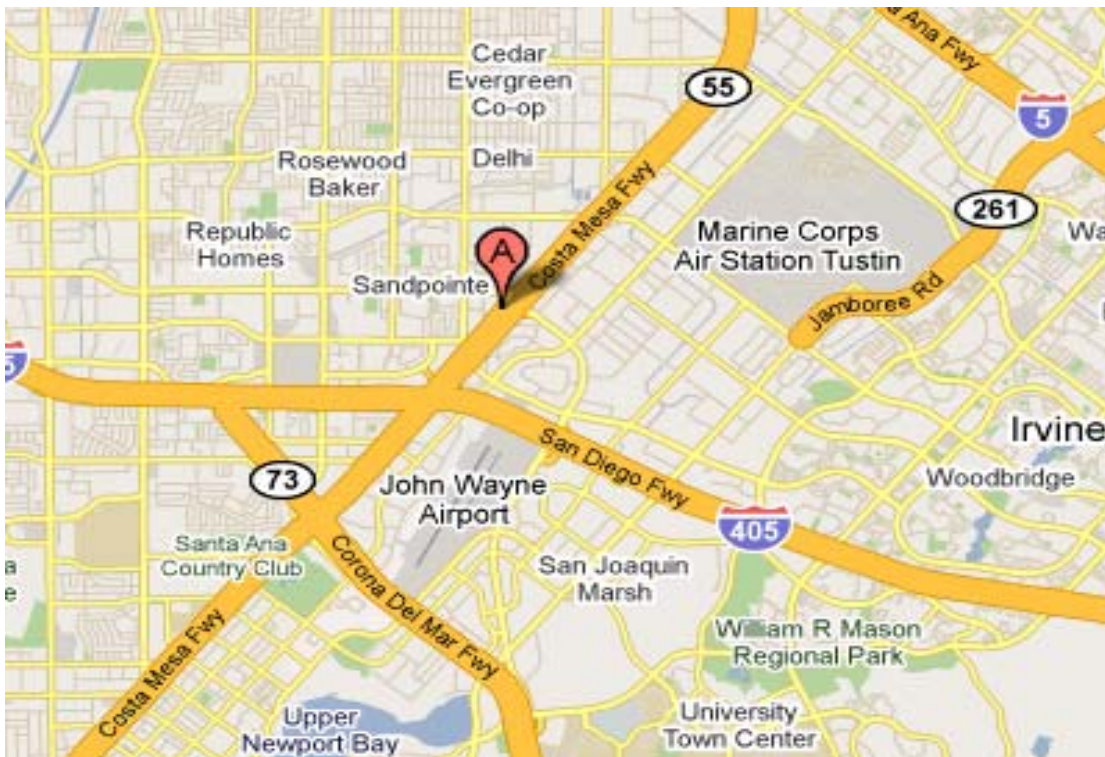

Lakeside Tower
4 Hutton Centre Dr.
Suite 350
Santa Ana, CA 92707
(800) 816-5438

Need Help? Call (800) 816-5438
www.LifestyleLift.com