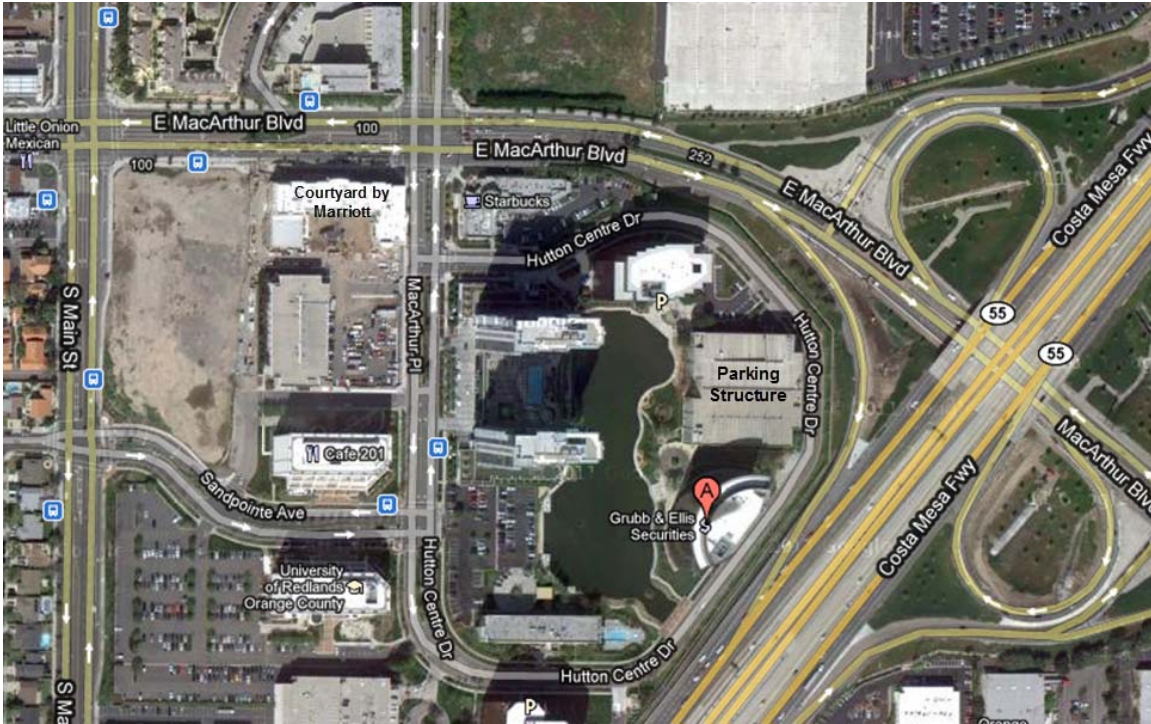

Lakeside Tower
4 Hutton Centre Dr.
Suite 350
Santa Ana, CA 92707
(800) 816-5438

Need Help? Call (800) 816-5438
www.LifestyleLift.com