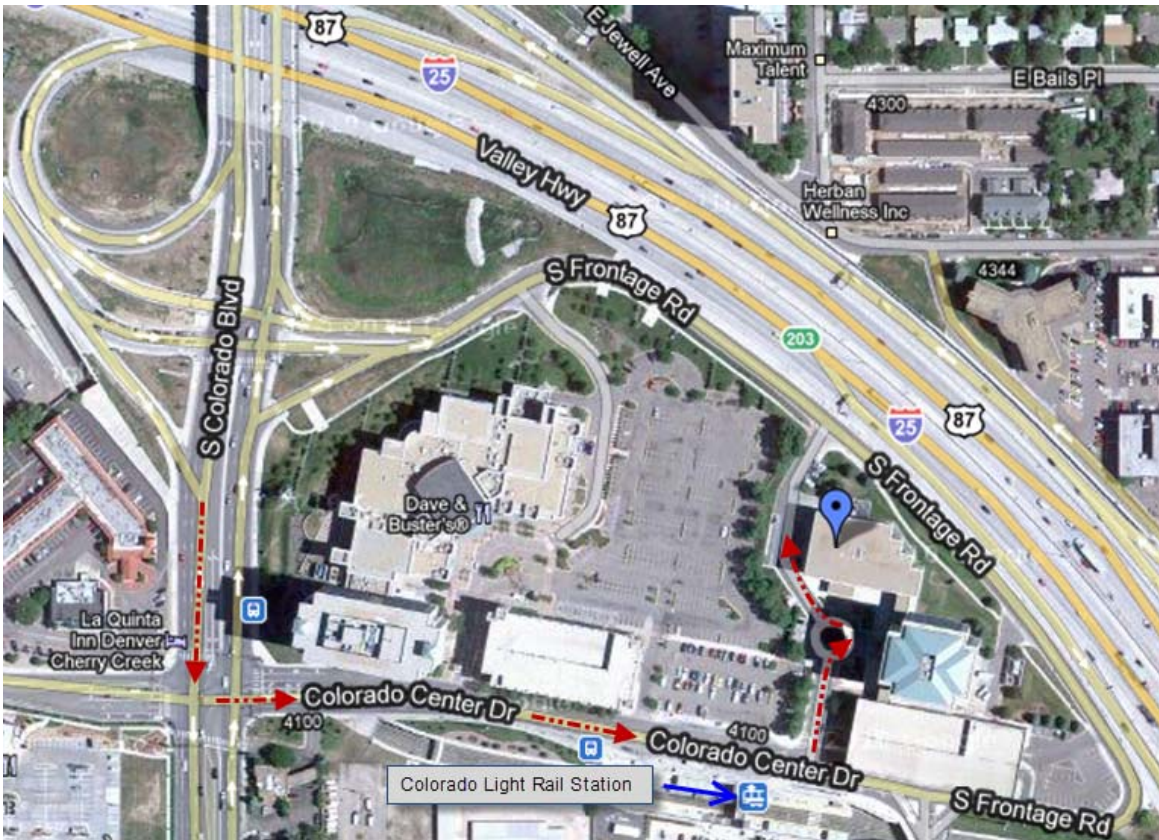

Annex Building
2000 South Colorado Blvd.
Suite A-150
Denver, CO 80222
(800)816-5438

Need Help? Call (800) 816-5438
www.LifestyleLift.com