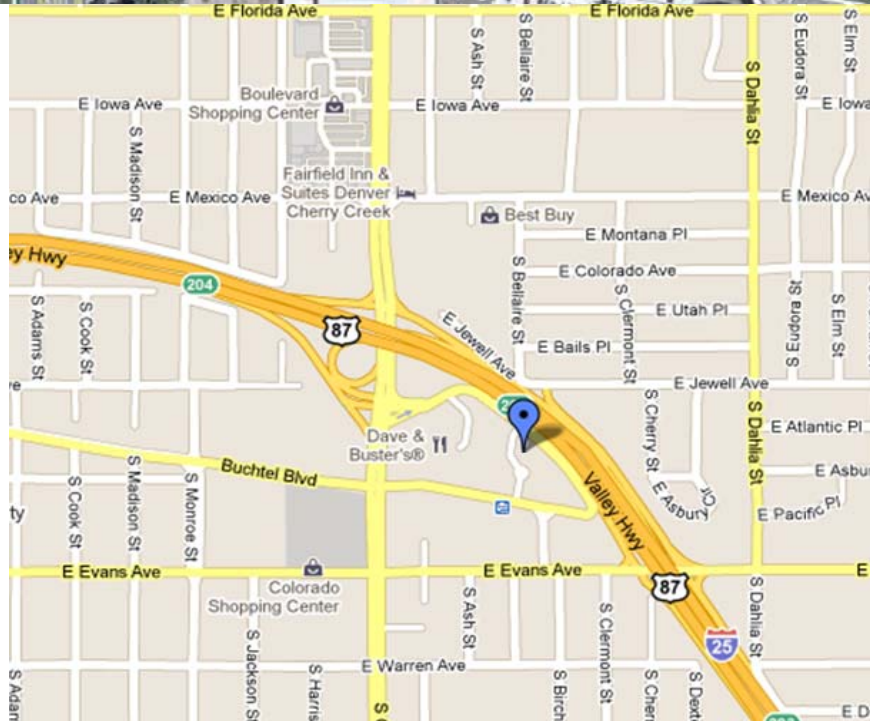

1. Travel I-25 South, then take Exit 204 for Colorado Blvd.
2. Turn right onto Colorado Blvd.
3. At the first light, make a left turn onto Buchtel/ Colorado Center Dr.
4. Go to the stop sign and turn left. Enter the roundabout and continue toward the Annex Building.

From the East Via I-70 West to I-225 South (Aurora, Bennett)

1. Travel I-70 West, then merge onto I-225 South.
2. Merge onto I-25 North, then take Exit 204 for Colorado Blvd.
3. Turn left onto Colorado Blvd.
4. At the first light, make a left turn onto Buchtel/ Colorado Center Dr.
5. Go to the stop sign and turn left. Enter the roundabout and head toward the Annex Building.

From Denver International Airport

1. Follow signs to exit the airport onto Pena Blvd, which merges onto I-70 West.
2. Merge onto I-225 South and continue for over 12 miles.
3. Merge onto I-25 North and take Exit 204 for Colorado Blvd.
4. Turn left onto Colorado Blvd.
5. At the first light, make a left turn onto Buchtel/ Colorado Center Dr.
6. Go to the stop sign and turn left. Enter the roundabout and head toward the Annex Building.

**Annex Building view from I-25*

**Need Help? Call (800) 816-5438
www.LifestyleLift.com**

Annex Building
2000 South Colorado Blvd.
Suite A-150
Denver, CO 80222
(800)816-5438

Need Help? Call (800) 816-5438
www.LifestyleLift.com