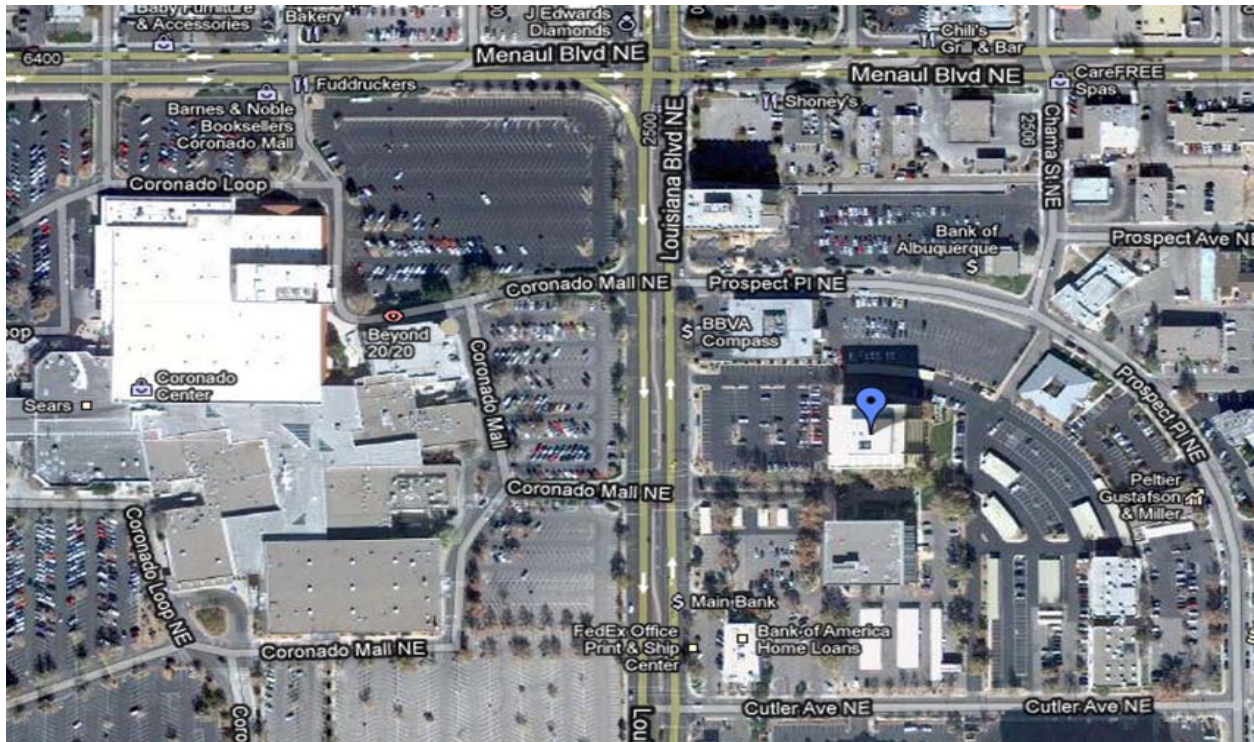

2440 Louisiana Blvd. NE
Suite 550
Albuquerque, NM 87110
(800)816-5438

From the West (Grants)

1. Travel I-40 East toward Albuquerque, and take exit 162 to Louisiana Blvd.
2. Turn left onto Louisiana Blvd NE.
3. Pass Cutler Ave. At the next light, turn right (brown sign with "2424" & "2440" is visible from this intersection).
4. Look for the building with "Lewis University" on the top.
5. Go to the 5th floor and turn left off the elevator for Suite 550.

Need Help? Call (800) 816-5438
www.LifestyleLift.com