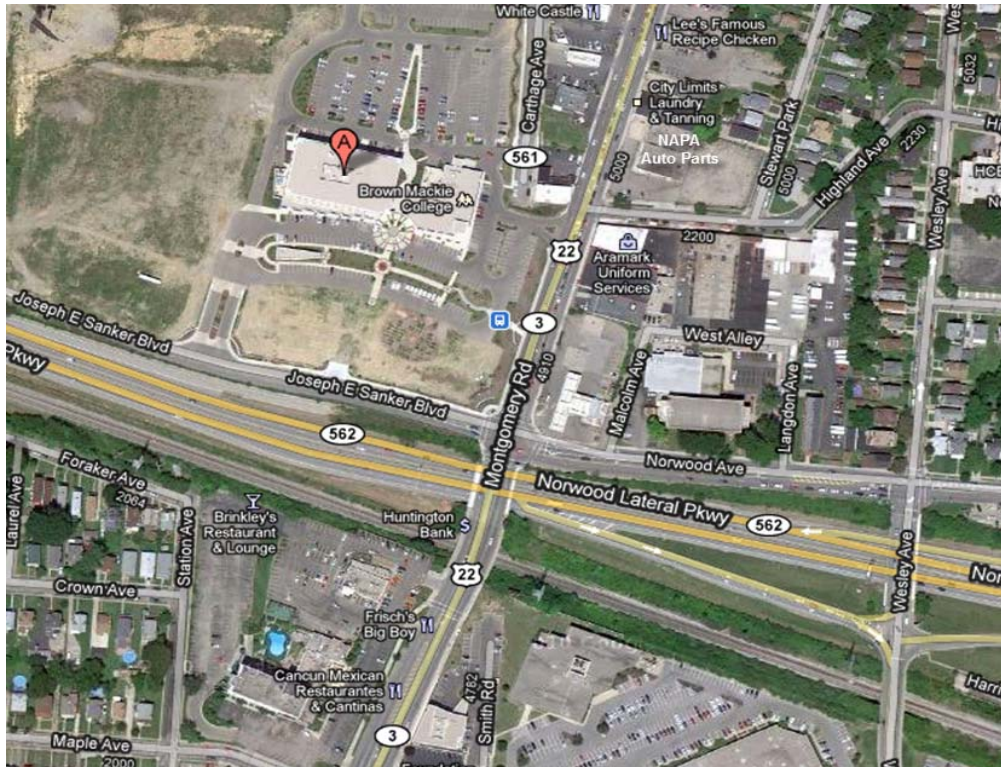

Linden Pointe
4805 Montgomery Rd
Suite 130
Cincinnati, OH 45212
(800)816-5438

Need Help? Call (800) 816-5438
www.LifestyleLift.com