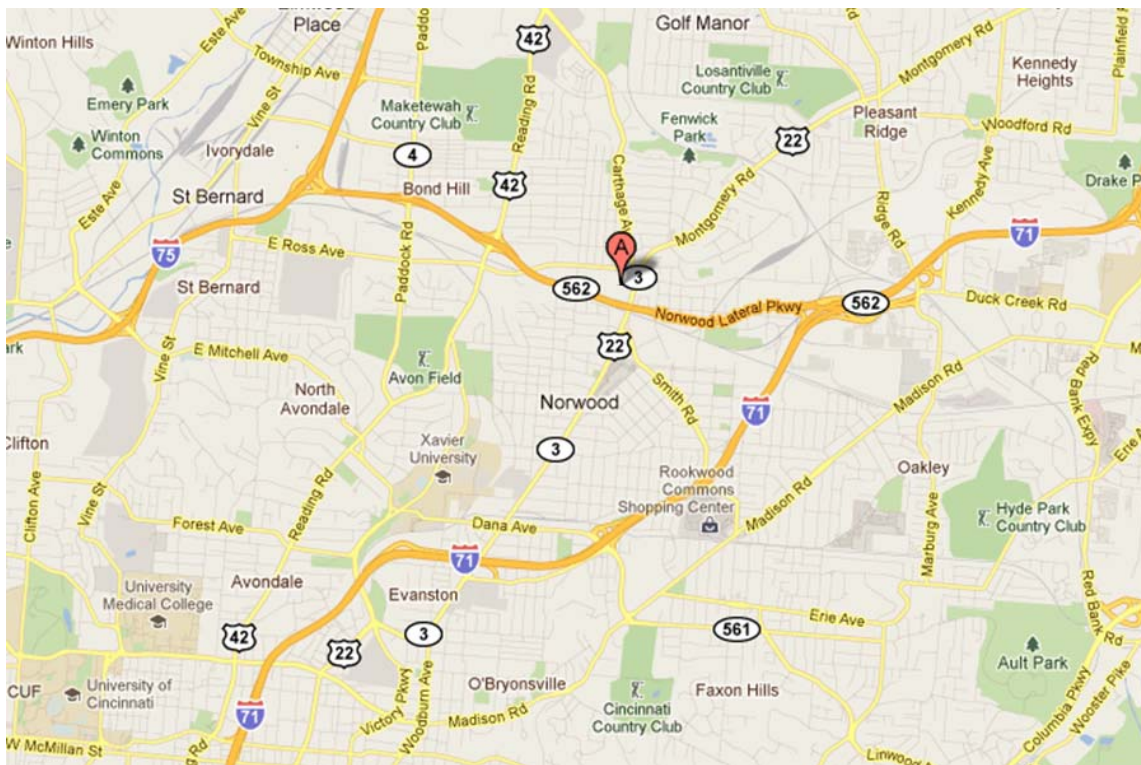

Linden Pointe
4805 Montgomery Rd
Suite 130
Cincinnati, OH 45212
(800)816-5438

Need Help? Call (800) 816-5438
www.LifestyleLift.com